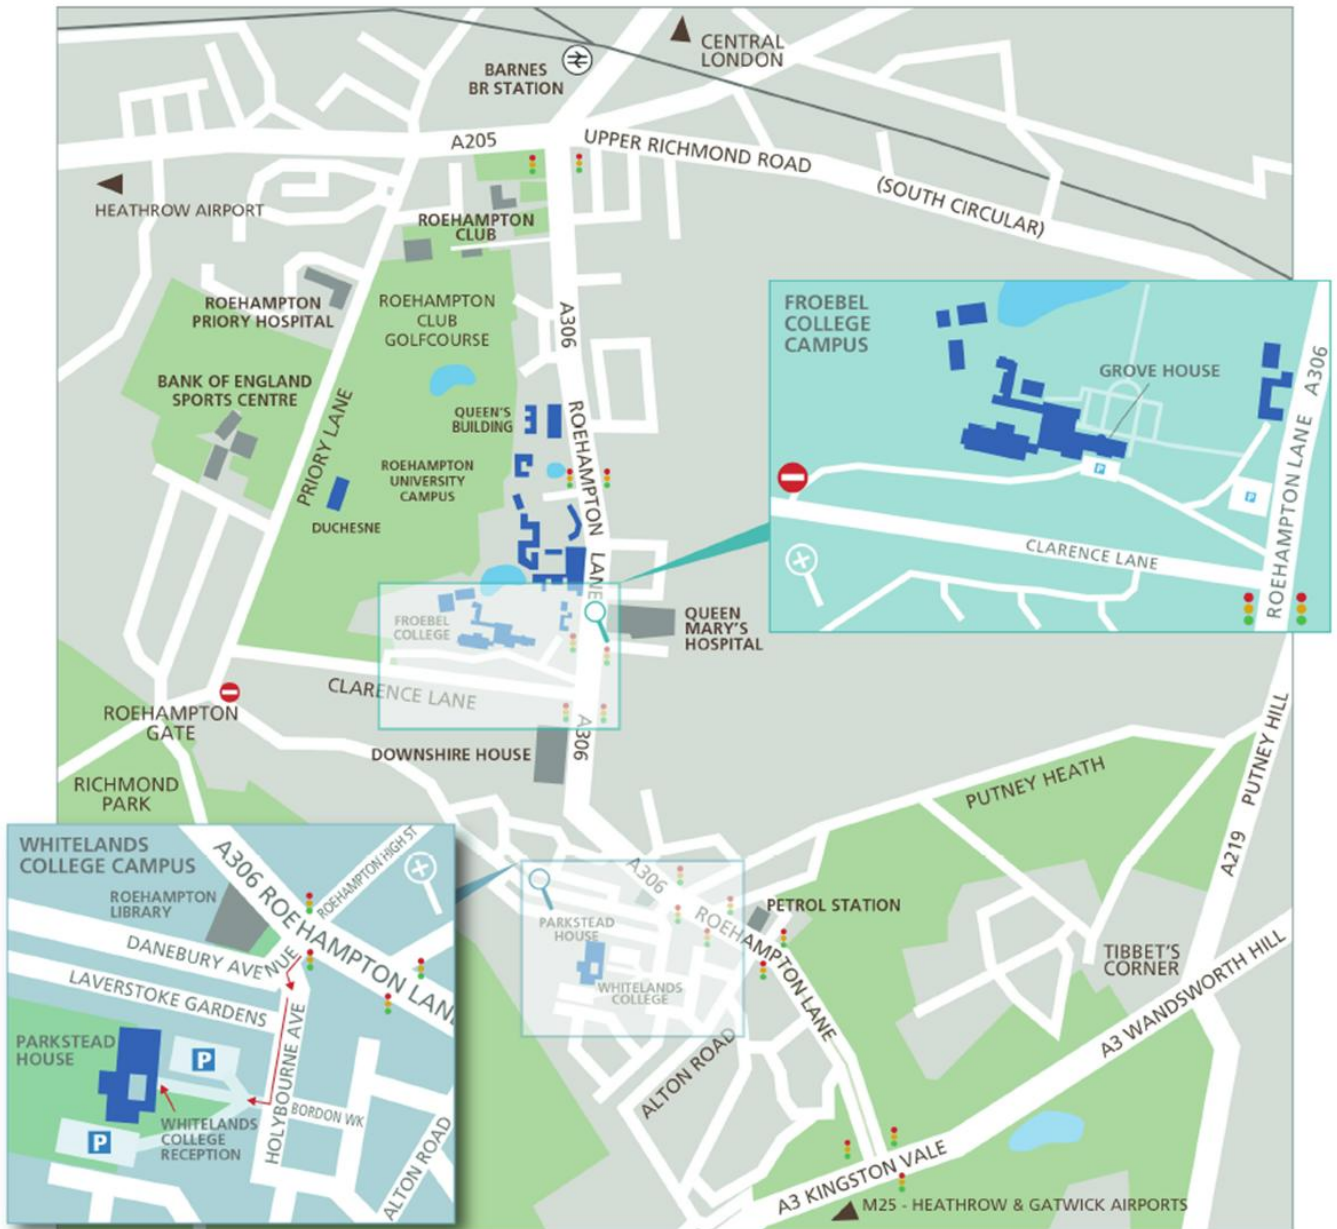

Travelling by car?

From central London

- A3 south from London
- Turn right on to Roehampton Lane A308
- Follow Roehampton Lane for one mile, after Clarence Lane on the left take the first left immediately after the crossing the traffic lights. After entering through the iron gates Grove House is situated ahead on the right.

By car From the North

- M1 south to junction 6A (M25 direction Heathrow)
- M40 south to junction 1A (M25 direction Heathrow)
- M4 east to junction 4B (M25 direction Gatwick)
- M25 to junction 10 (A3 direction London)
- A3 towards London for approximately 14 miles then turn left on Roehampton Lane A308
- Follow Roehampton Lane for one mile, after Clarence Lane on the left take the first left immediately after the crossing the traffic lights. After entering through the iron gates Grove House is situated ahead on the right.

From the South

- M23 north to junction 6A (M25 direction Heathrow)
- M3 north to junction 2 (M25 direction Gatwick)
- M25 to junction 10 (A3 direction London)
- A3 towards London for approximately 14 miles then turn left on Roehampton Lane A308
- Follow Roehampton Lane for one mile, after Clarence Lane on the left take the first left immediately after the crossing the traffic lights. After entering through the iron gates Grove House is situated ahead on the right.